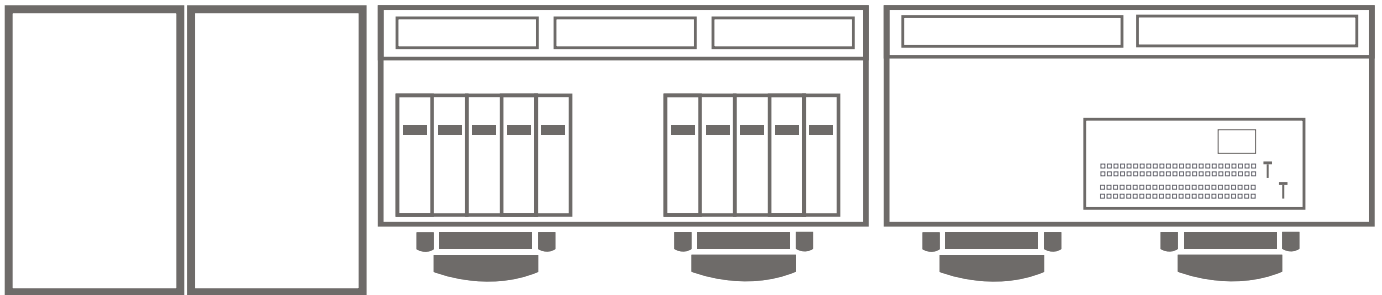

EXTRA

Power	16A or 32A/240V input
Dimensions	depending on configuration minimum 100 x 285 cm

FLY01

OPTION 1

- 1 Mixer panel
- Up to 6 cameras
- 1 shading position

OPTION 2

- 1 Mixer panel
- Up to 10 cameras
- 2 shading positions

OPTION 3

- 2 Mixer panels
- Up to 10 cameras
- 2 shading positions

FLY 01