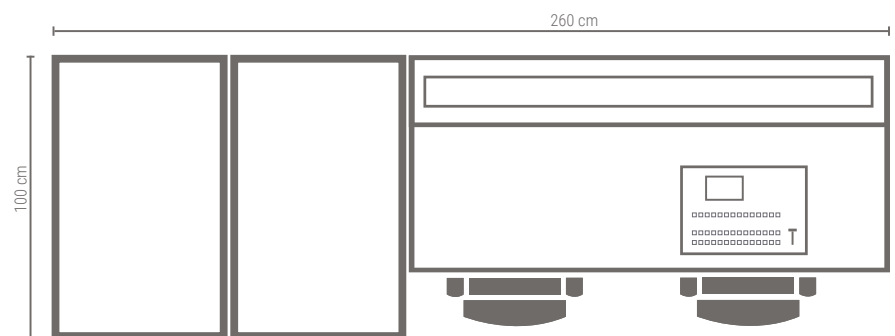

EXTRA

Power	16A or 32A/240V input
Dimensions	depending on configuration minimum 100 x 285 cm

FLY01

OPTION 1

- 1 Mixer panel
- Up to 6 cameras
- 1 shading position

OPTION 2

- 1 Mixer panel
- Up to 10 cameras
- 2 shading positions

OPTION 3

- 2 Mixer panels
- Up to 10 cameras
- 2 shading positions

FLY 01