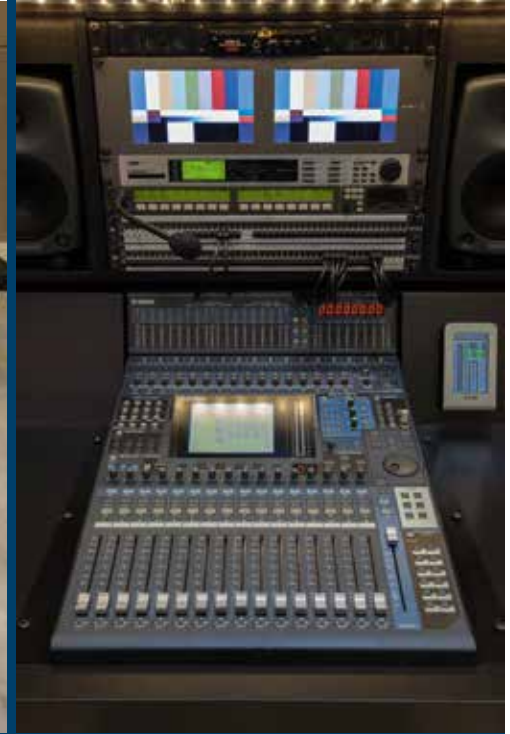

AUDIO

Monitoring	Fostex speakers	Rec/Play	on request
		Embedder	Blackmagic audio to SDI (4CH analog or 8ch AES) extra's on request

COMMUNICATION

Intercom	Riedel Performer 32+16 Artist intercom panels 2 x 4-wire interface for camera's
----------	---

EXTRA

Power	16A or 32A/240V input
Dimensions	depending on configuration minimum 100 x 285 cm

FLY01

OPTION 1

- 1 Mixer panel
- Up to 6 cameras
- 1 shading position

OPTION 2

- 1 Mixer panel
- Up to 10 cameras
- 2 shading positions

OPTION 3

- 2 Mixer panels
- Up to 10 cameras
- 2 shading positions

FLY 01