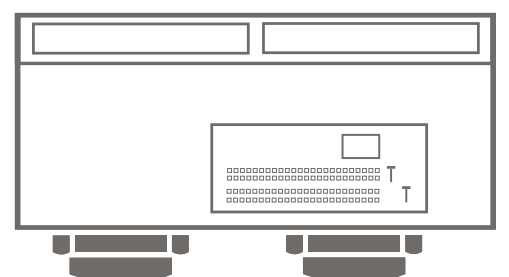

FLY01

OPTION 1

- 1 Mixer panel
- Up to 6 cameras
- 1 shading position

OPTION 2

- 1 Mixer panel
- Up to 10 cameras
- 2 shading positions

OPTION 3

- 2 Mixer panels
- Up to 10 cameras
- 2 shading positions