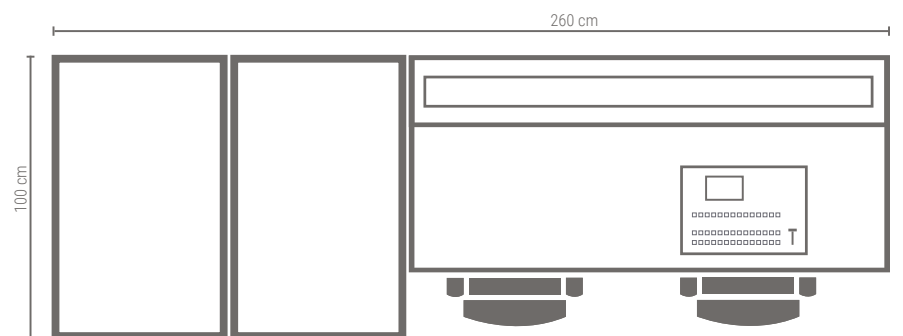

EXTRA

Power	16A or 32A/240V input
Dimensions	depending on configuration minimum 100 x 285 cm

FLY01

OPTION 1

- 1 Mixer panel
- Up to 6 cameras
- 1 shading position

OPTION 2

- 1 Mixer panel
- Up to 10 cameras
- 2 shading positions

OPTION 3

- 2 Mixer panels
- Up to 10 cameras
- 2 shading positions

FLY 01