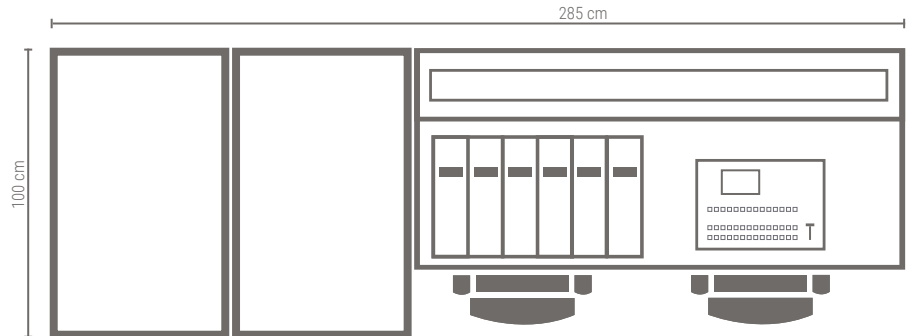

EXTRA

Power	16A or 32A/240V input
Dimensions	depending on configuration minimum 100 x 285 cm

FLY01

OPTION 1

- 1 Mixer panel
- Up to 6 cameras
- 1 shading position

OPTION 2

- 1 Mixer panel
- Up to 10 cameras
- 2 shading positions

OPTION 3

- 2 Mixer panels
- Up to 10 cameras
- 2 shading positions

FLY 01