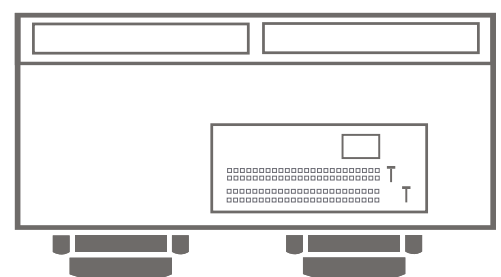

FLY01

OPTION 1

- 1 Mixer panel
- Up to 6 cameras
- 1 shading position

OPTION 2

- 1 Mixer panel
- Up to 10 cameras
- 2 shading positions

OPTION 3

- 2 Mixer panels
- Up to 10 cameras
- 2 shading positions